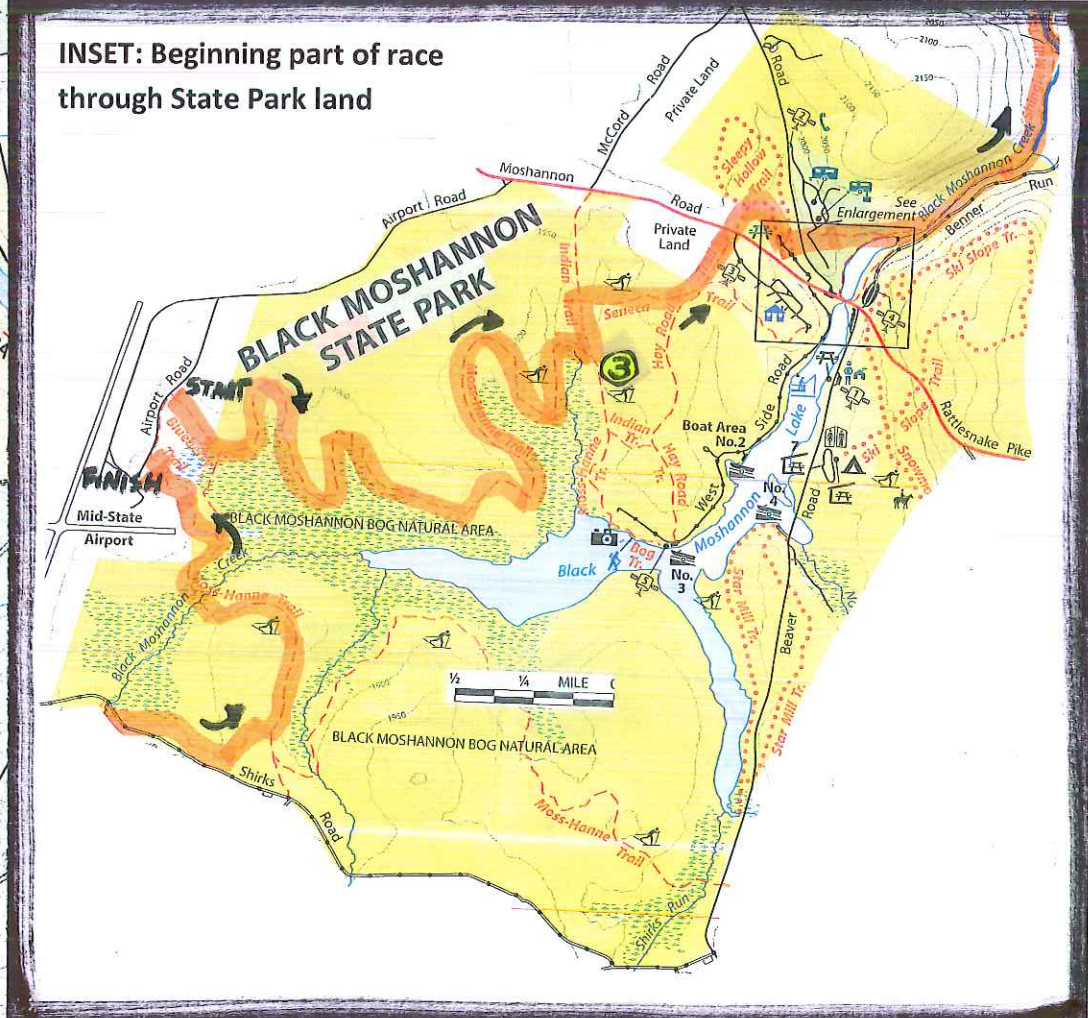

**Allegheny Front Trail Run
SENECA RUN**

LEGEND

-  Route
-  Checkpoint
-  Start/Finish
-  Parking

E FOREST
DS
DS
IT TRAIL
SKI TRAILS