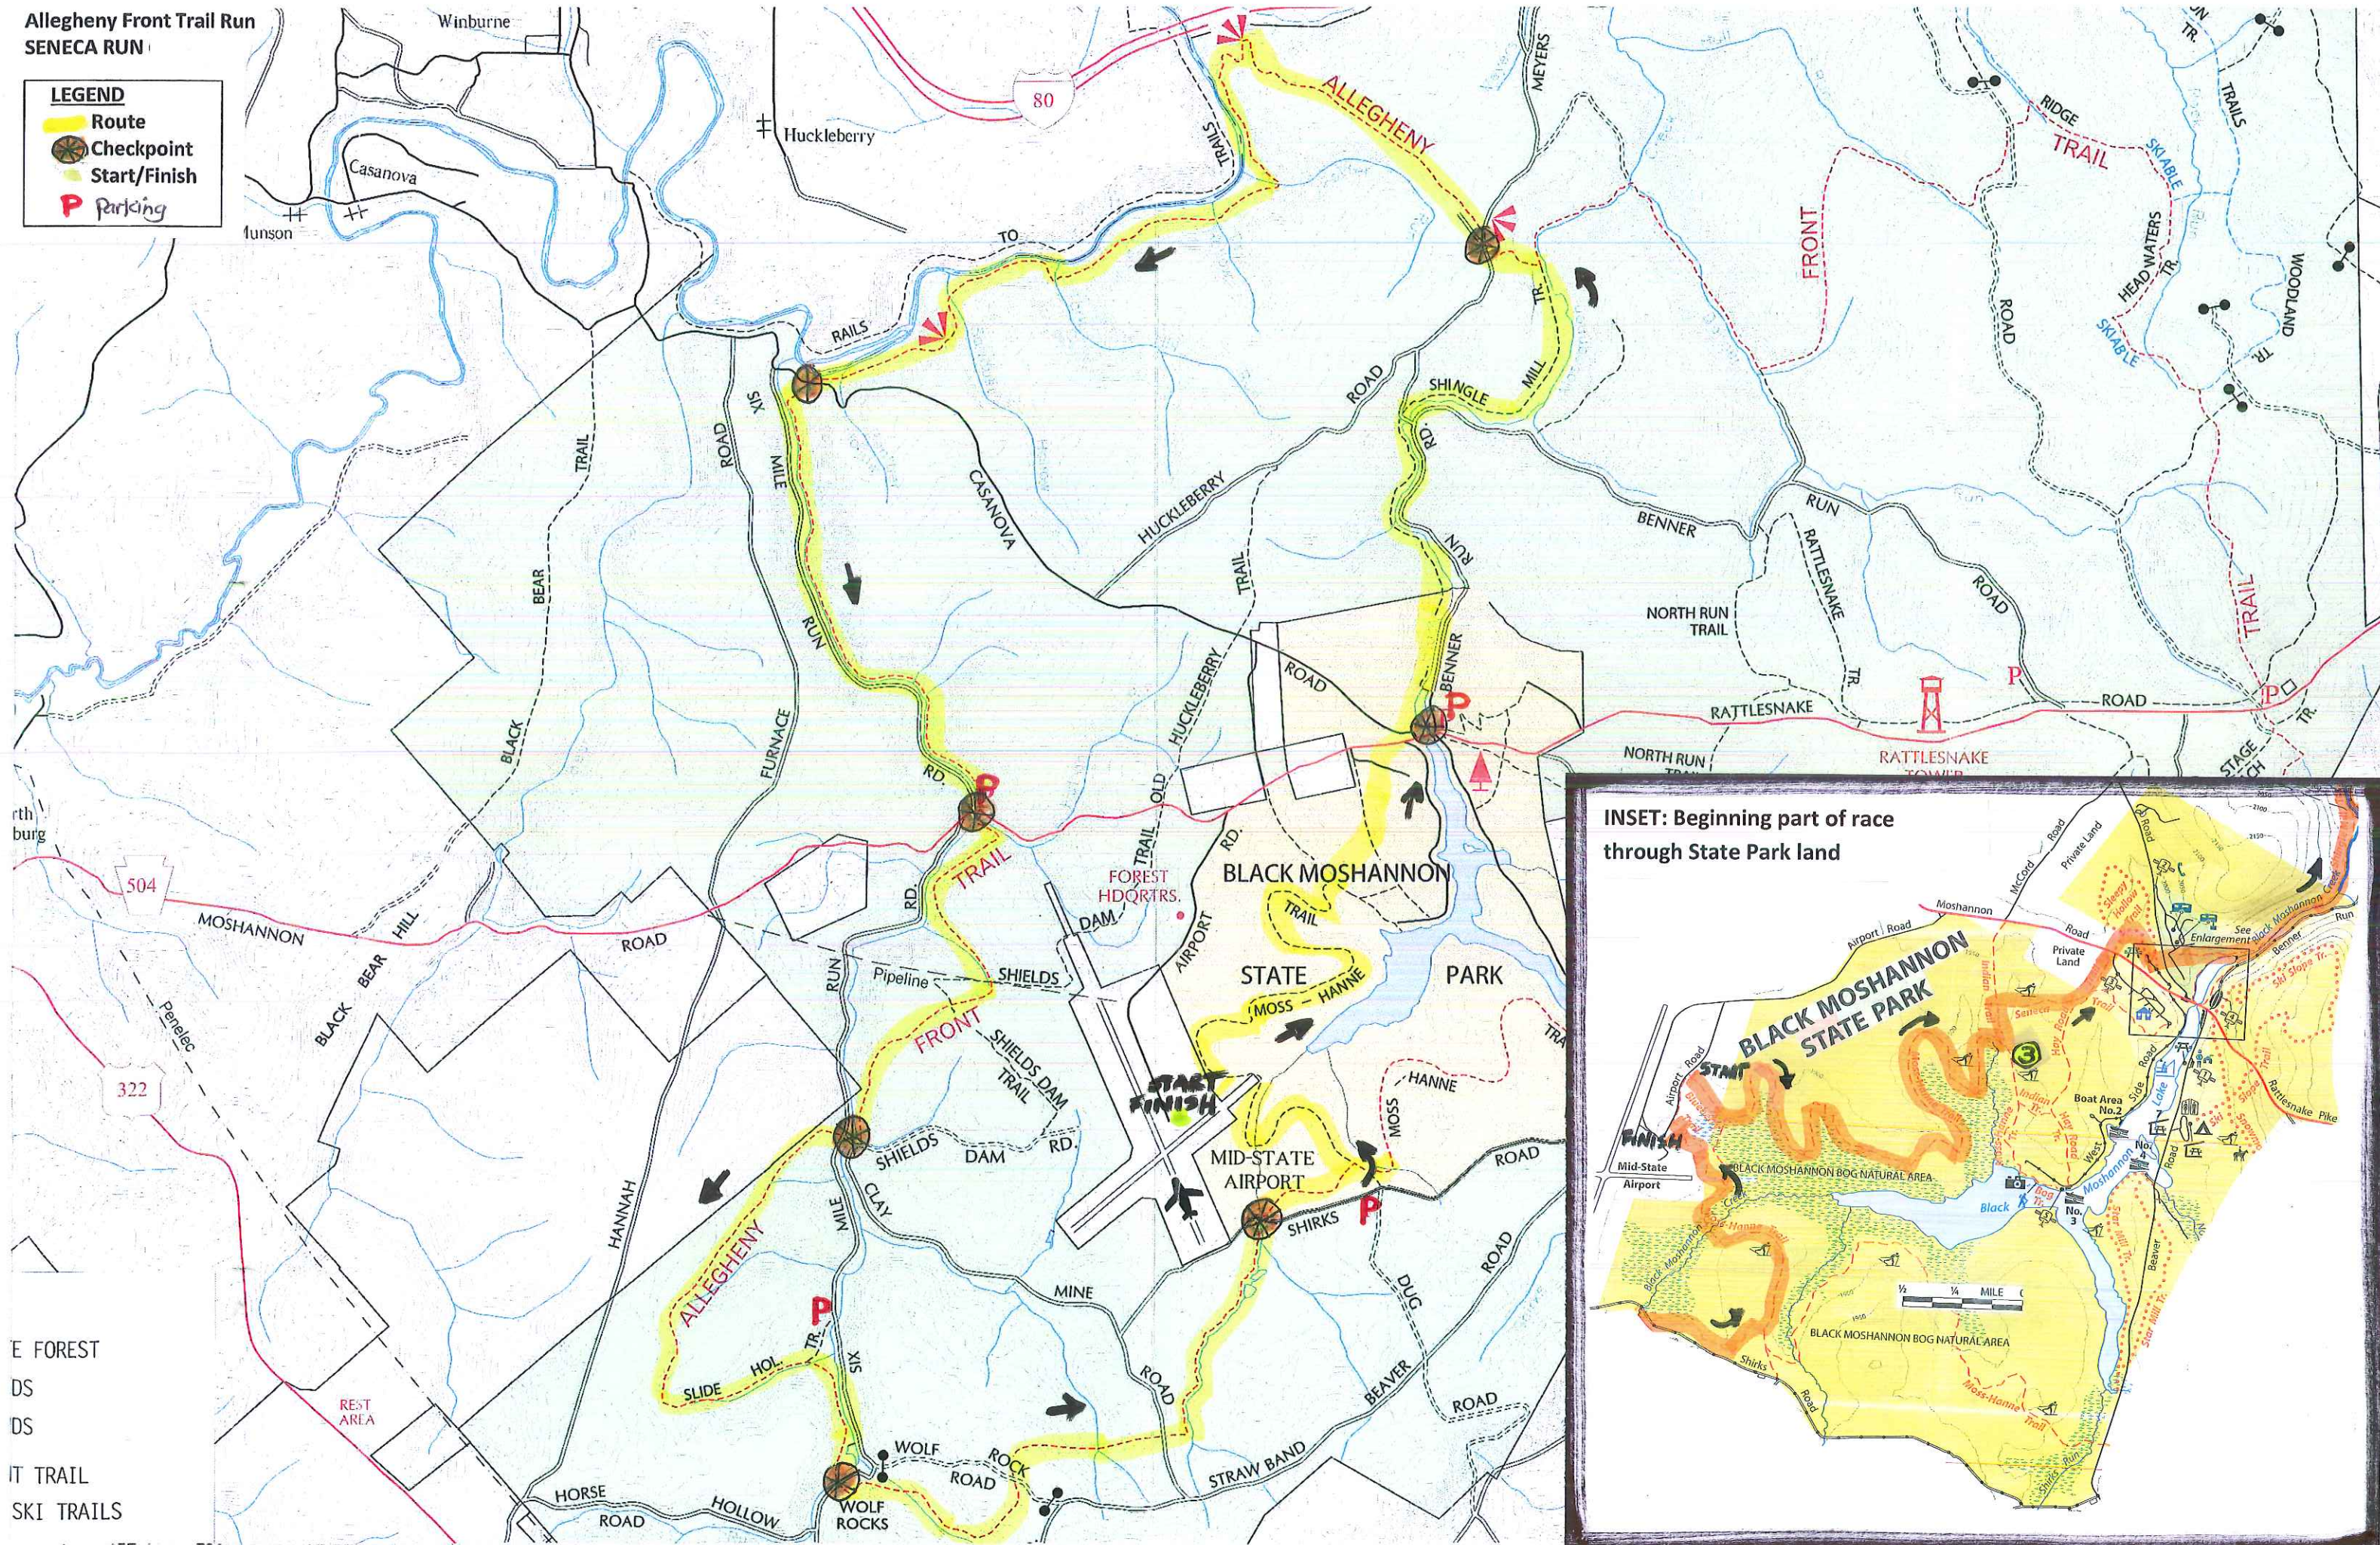

**Allegheny Front Trail Run
SENECA RUN**

LEGEND

-  Route
-  Checkpoint
-  Start/Finish
-  Parking

E FOREST
DS
DS
IT TRAIL
SKI TRAILS