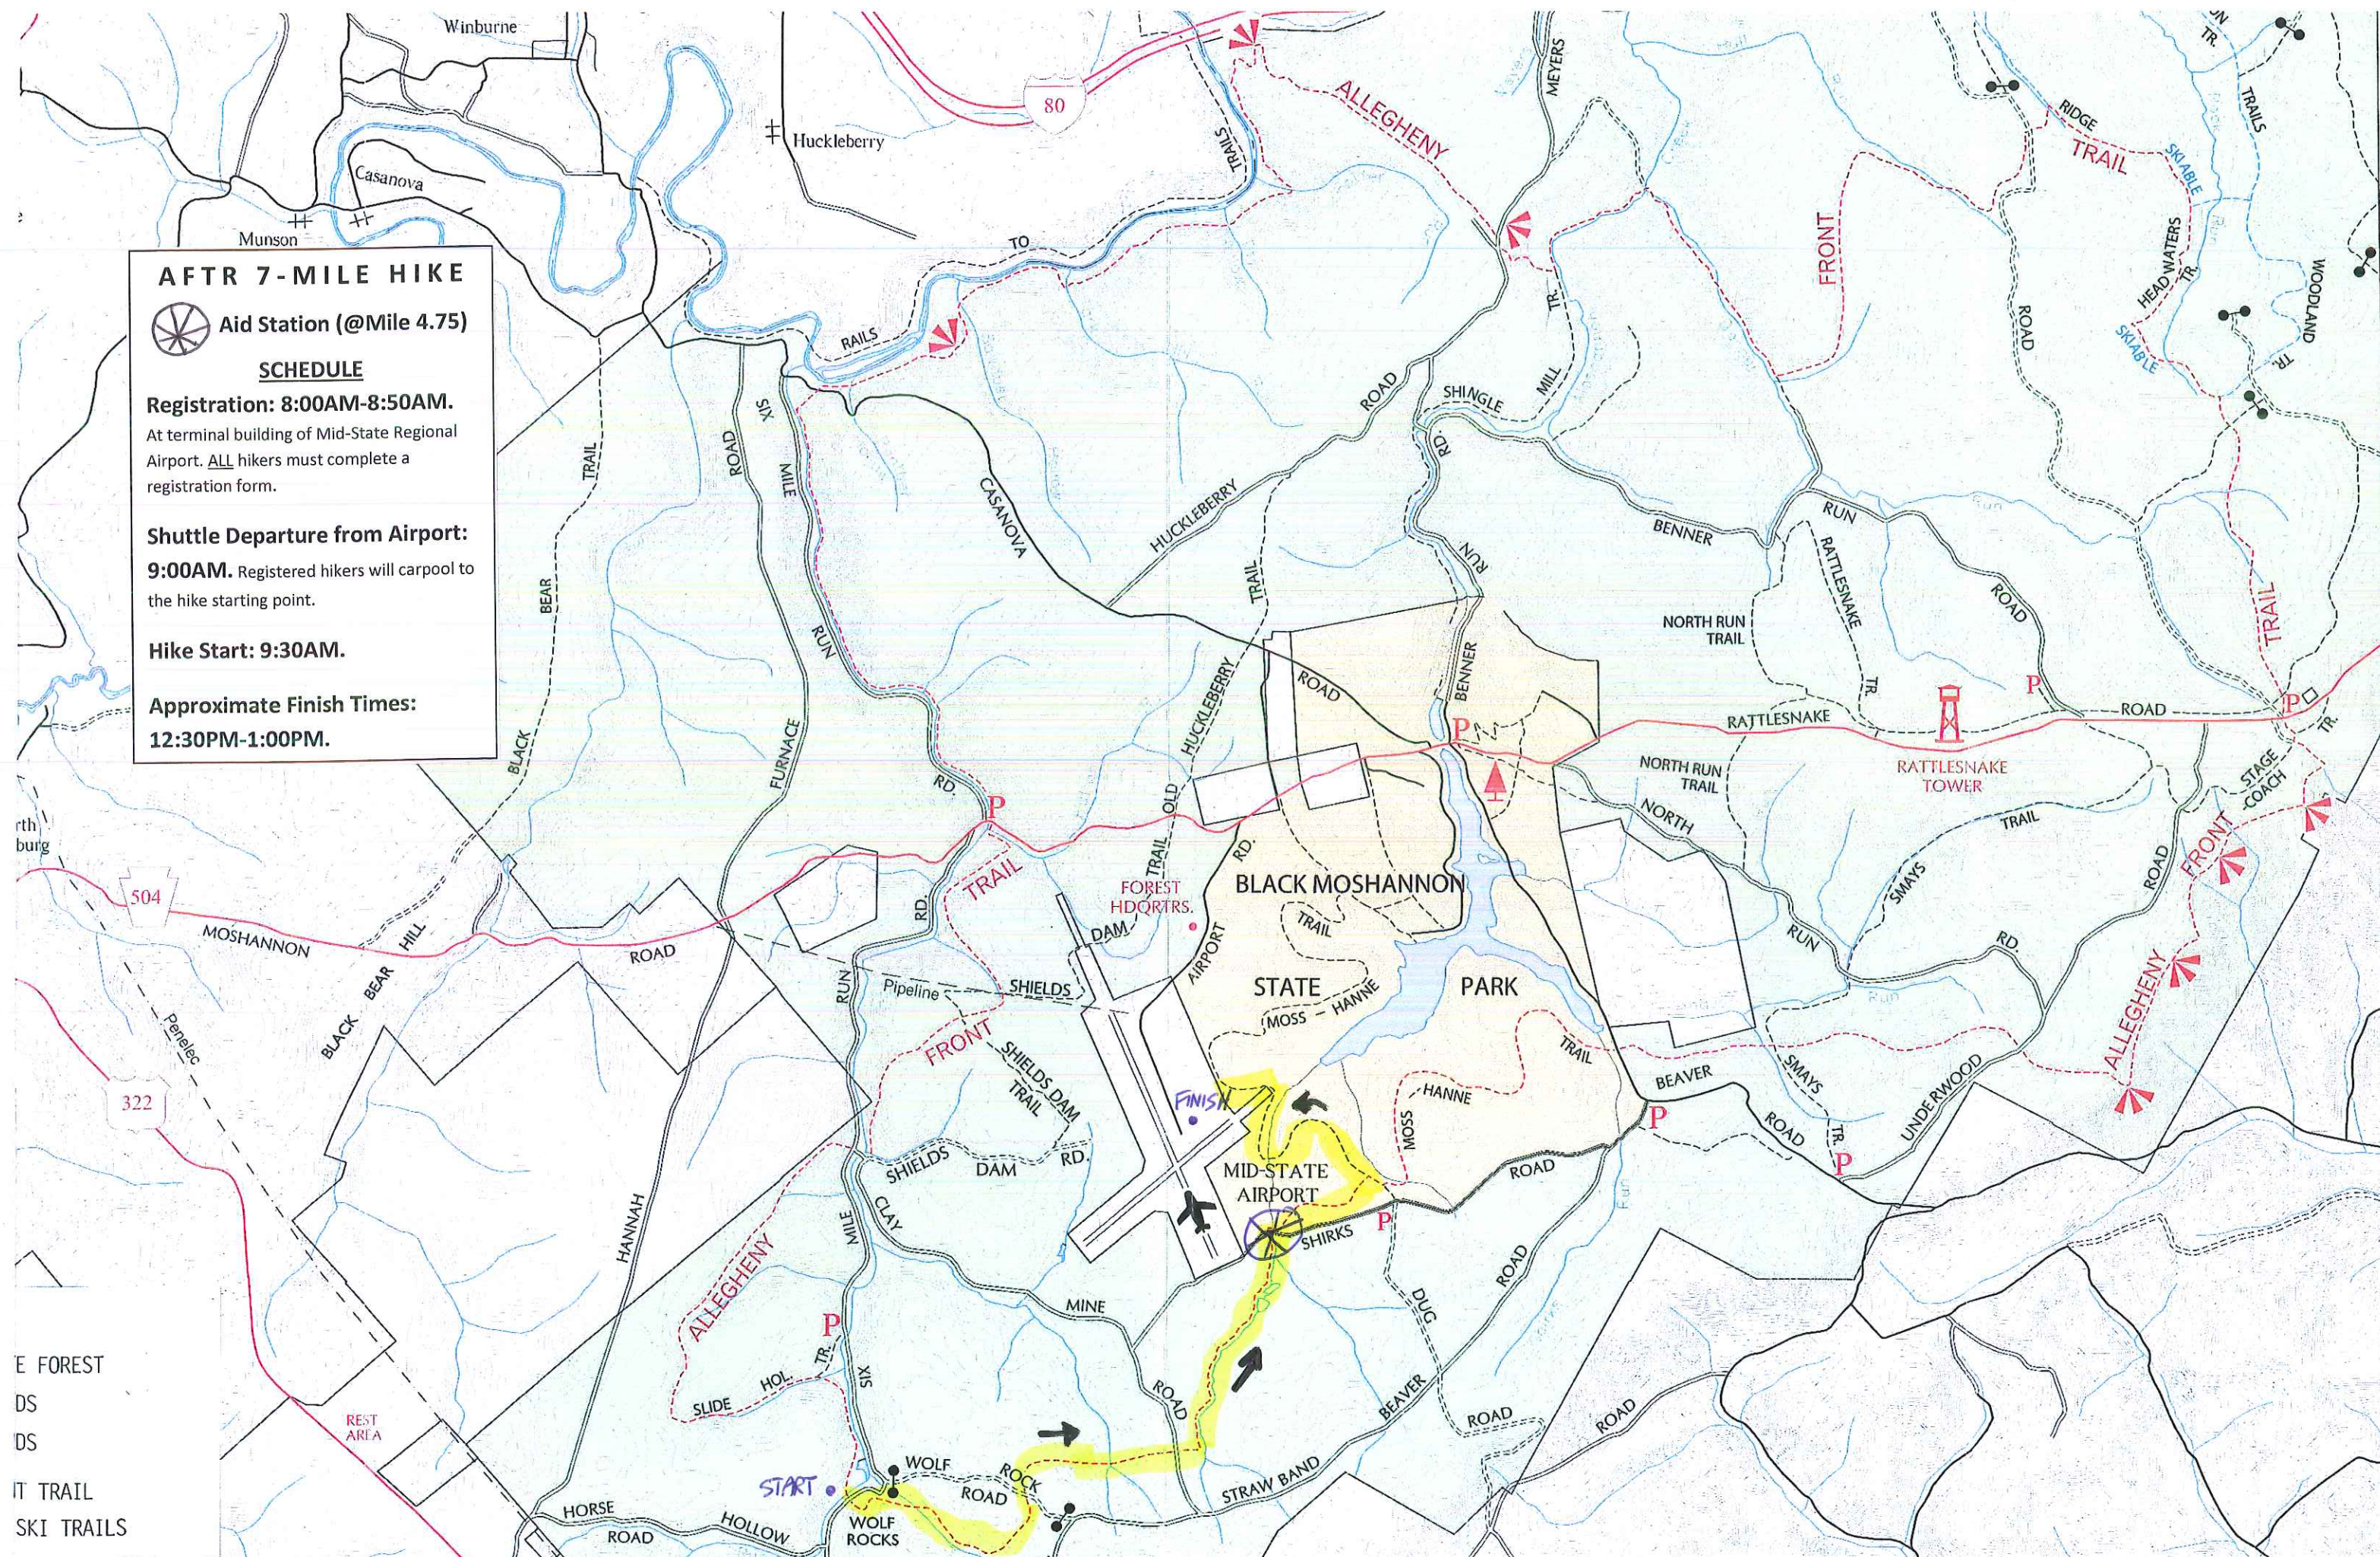

# AFTR 7-MILE HIKE

 Aid Station (@Mile 4.75)

## SCHEDULE

**Registration: 8:00AM-8:50AM.**  
At terminal building of Mid-State Regional Airport. **ALL** hikers must complete a registration form.

**Shuttle Departure from Airport: 9:00AM.** Registered hikers will carpool to the hike starting point.

**Hike Start: 9:30AM.**

**Approximate Finish Times: 12:30PM-1:00PM.**

E FOREST  
DS  
DS  
IT TRAIL  
SKI TRAILS